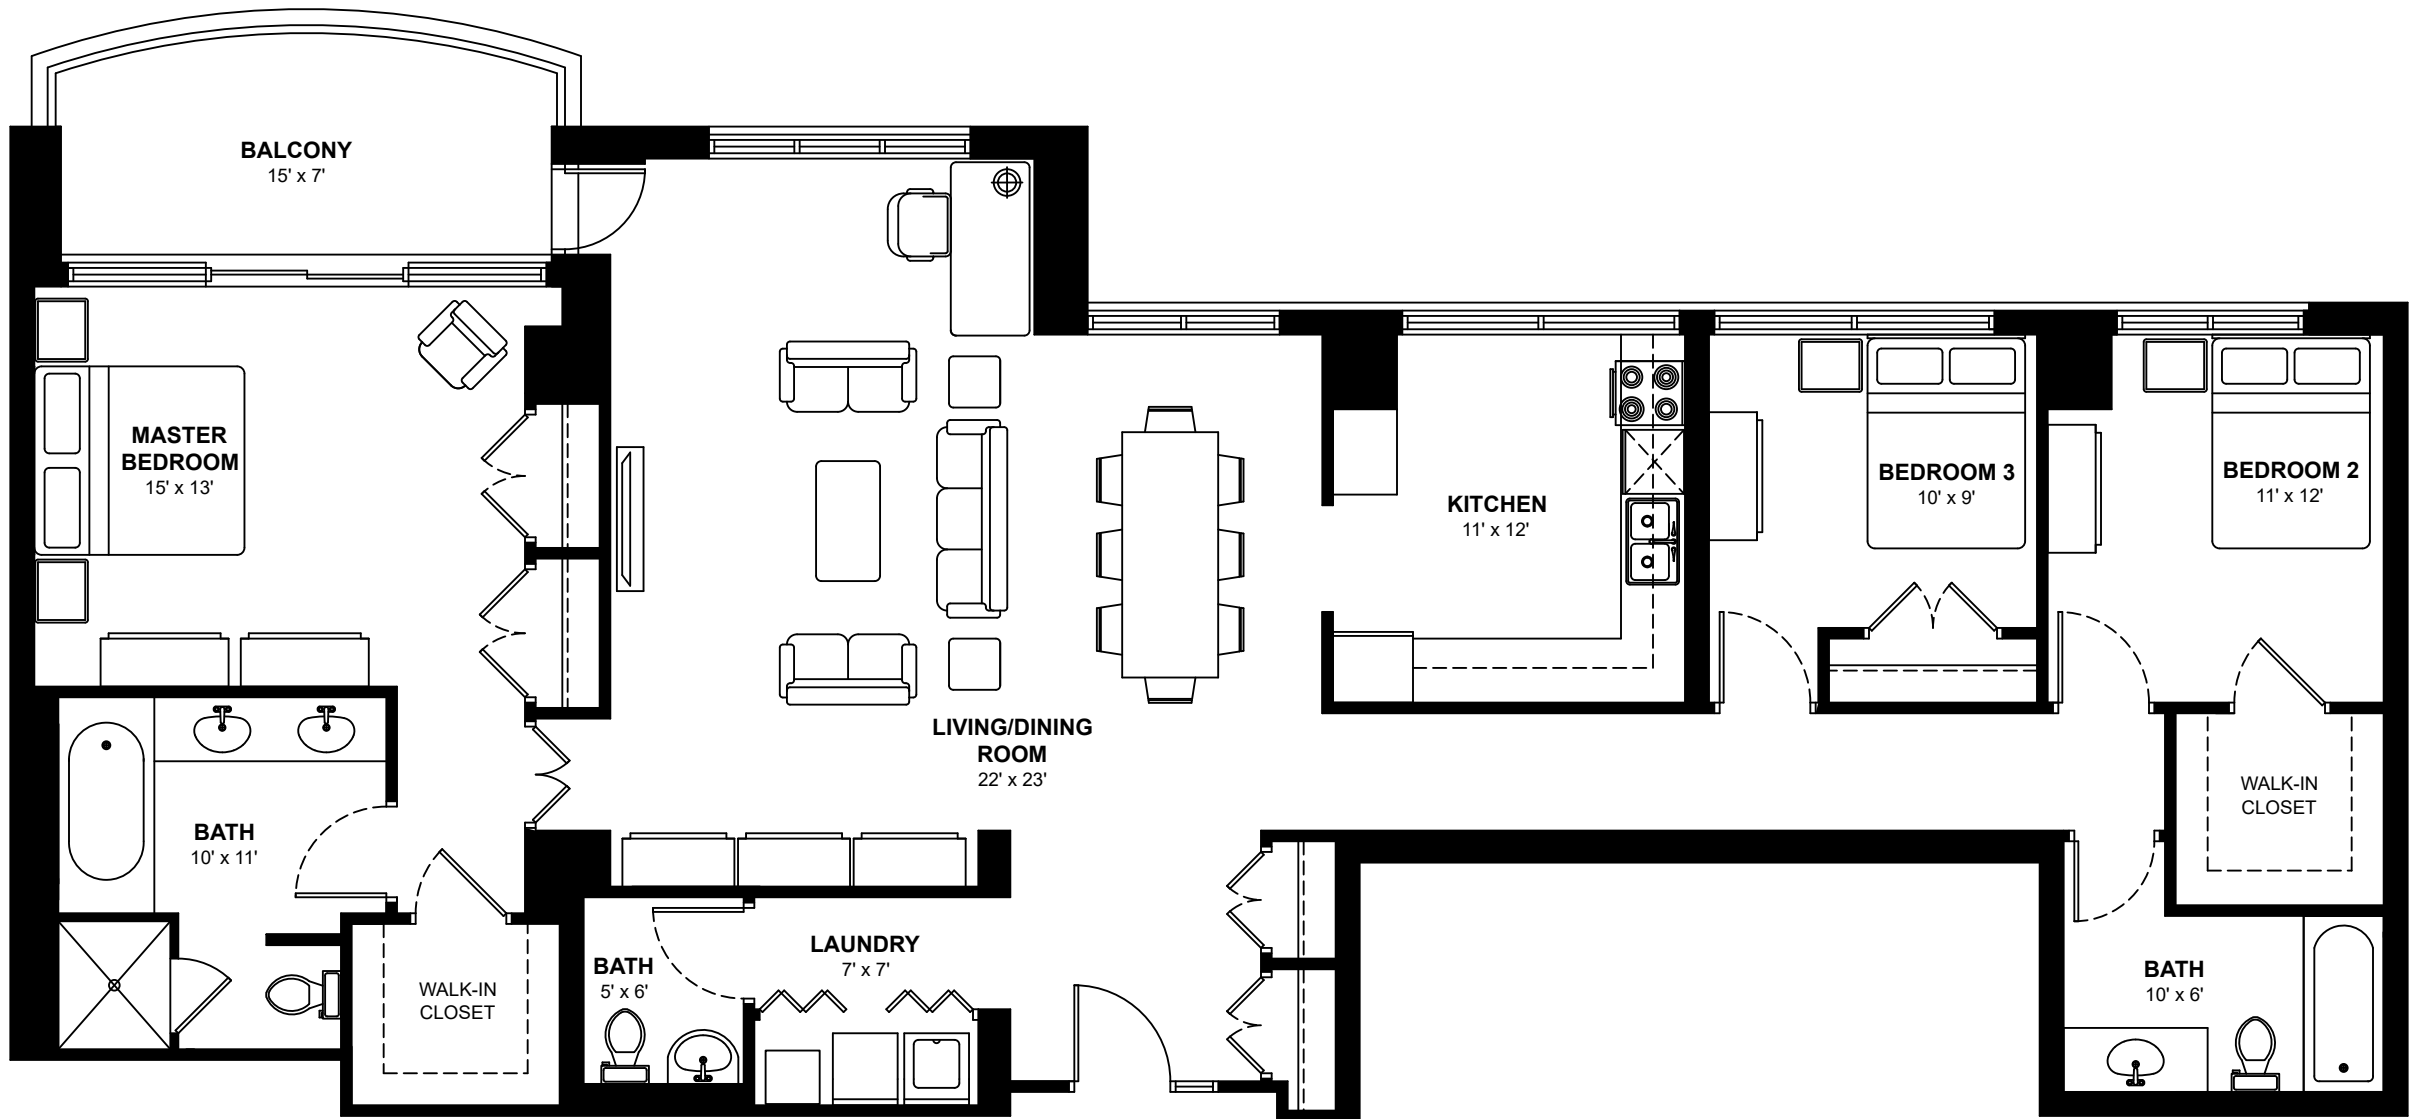

MINTO YORKVILLE

61 Yorkville Ave, Toronto

Three Bedroom Penthouses

Approximately 1,845 sq. ft.

These floor plans are representative only. All dimensions are approximate.